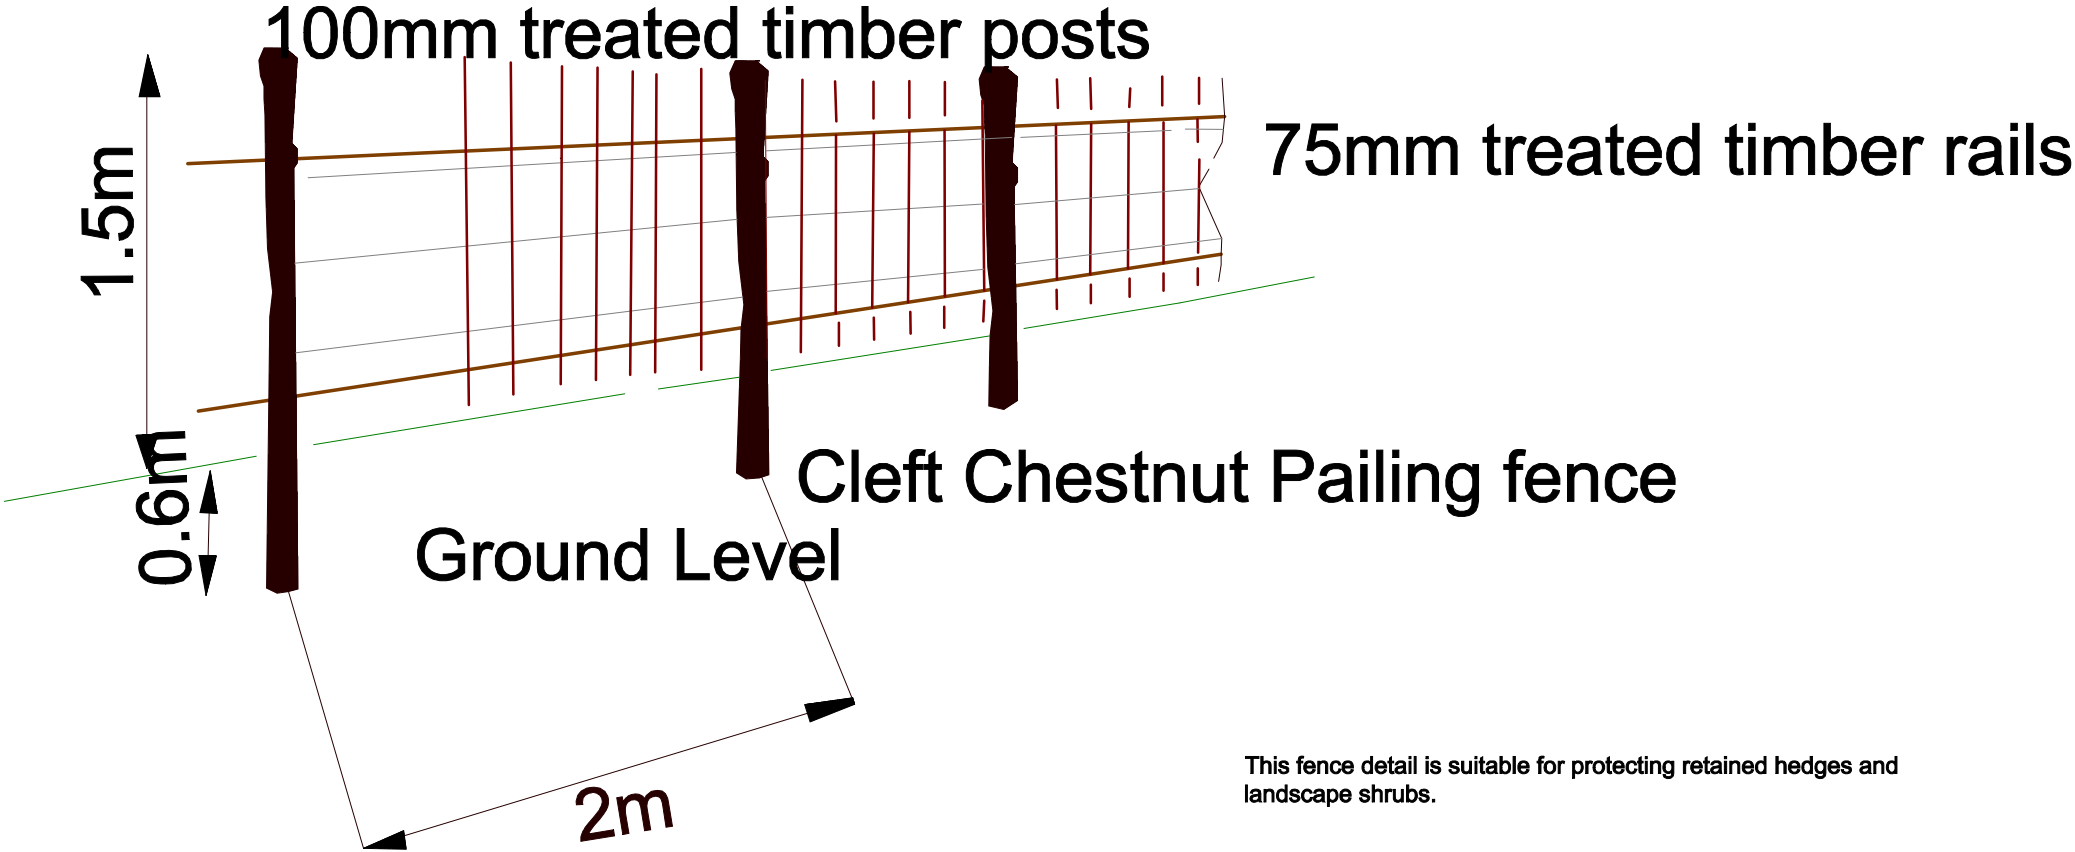

Hedge Protection Fence Detail

This fence detail is suitable for protecting retained hedges and landscape shrubs.

JP Associates
 46St. Peter Street
 Tiverton
 EX16 6NR

Tel: 0845 643 1161
 Email:
 office@jp-associates.co.uk

Hedge Protection Fence

Client:	
Plan Ref:	
Drawn by:	
Date:	Scale :